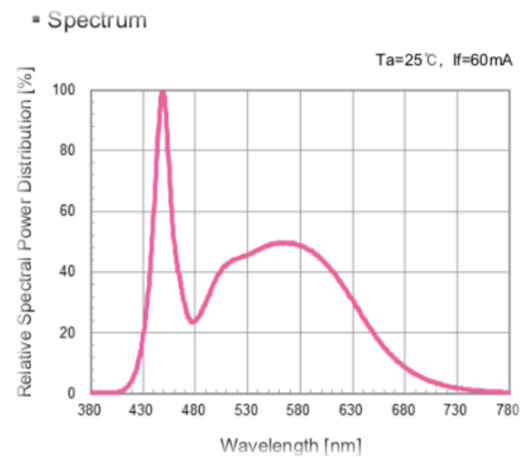

3-Technology Parameter

Spectrum Of Light:

Model:	LED Panel 18W	Type:	Indoor Lighting
Product Name:	Daylight 18W	LED Type	LG Innotek
Application:	Office / Commercial	LED P/N	EGY-I-18W-101
Input Voltage	AC 100-277 V - 50/60 Hz		
Panel Light Input Voltage	DC 36 - 72 V		
Color Temperature available	4000K - 4500K / 5700K - 6500K		
Total Power (W)	18		
Total Flux (Lm)	>1980		
Efficacy (Lm/W)	110		
CRI	>80		
Beam Angle	120°		
Power Factor	0,80		
IP	IP20		
Operating Temperature	-20 °C to +50 °C		
Storage Temperature	-20 °C to +60 °C		
Life	20.000 Hours		

5. Electro - Optical Characteristics

(Ta=25°C)

If (mA)	Vf (V)	Power (W)	Φv (lm)	lm/W
50	2.99	0.150	21.5	143
60 (Typ.)	3.05	0.183	25.1	137
70	3.10	0.217	28.5	132
80	3.14	0.251	31.7	126
90	3.19	0.287	35.0	122

※ Φv values are for representative references only.