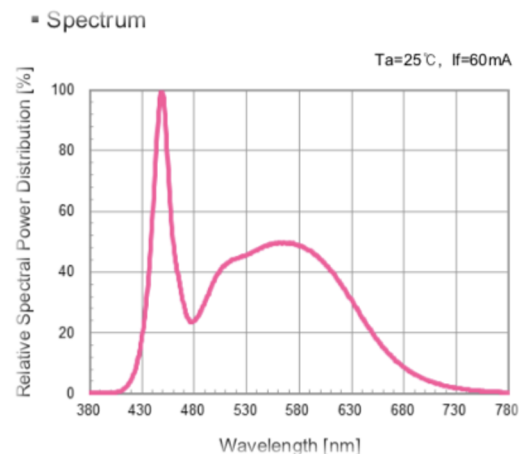

3-Technology Parameter

Spectrum Of Light:

Model:	LED Panel 24W	Type:	Indoor Lighting
Product Name:	Daylight 24W	LED Type	LG Innotek
Application:	Office / Commercial	LED P/N	EGY-24-101
Input Voltage	AC 100-277 V - 50/60 Hz		
Panel Light Input Voltage	DC 36 - 72 V		
Color Temperature available	4000K - 4500K / 5700K - 6500K		
Total Power (W)	24		
Total Flux (Lm)	>2640		
Efficacy (Lm/W)	110		
CRI	>80		
Beam Angle	120°		
Power Factor	0,92		
IP	IP20		
Operating Temperature	-20 °C to +50 °C		
Storage Temperature	-20 °C to +60 °C		
Life	30.000 Hours		

5. Electro - Optical Characteristics

(Ta=25°C)

If (mA)	Vf (V)	Power (W)	Φ_v (lm)	lm/W
50	2.99	0.150	21.5	143
60 (Typ.)	3.05	0.183	25.1	137
70	3.10	0.217	28.5	132
80	3.14	0.251	31.7	126
90	3.19	0.287	35.0	122

※ Φ_v values are for representative references only.